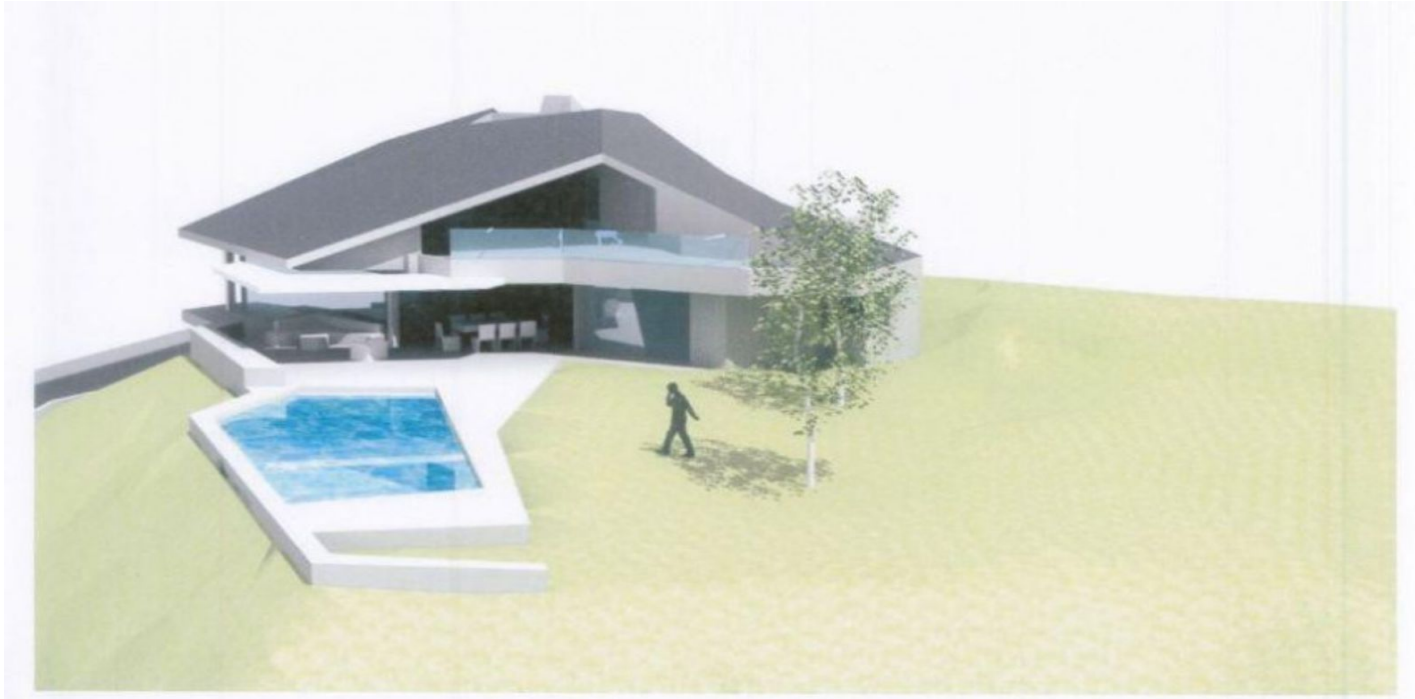

# Residential Plot for sale in Elviria, Marbella

**495,000 €**

Reference: R4096015 Plot Size: 1,500m<sup>2</sup>

---

## Costa del Sol, Elviria

Land, Elviria, Costa del Sol. Garden/Plot 1500 m<sup>2</sup>. Setting : Close To Golf, Close To Schools. Orientation : South. Pool : Room For Pool. Views : Panoramic. Garden : Private.