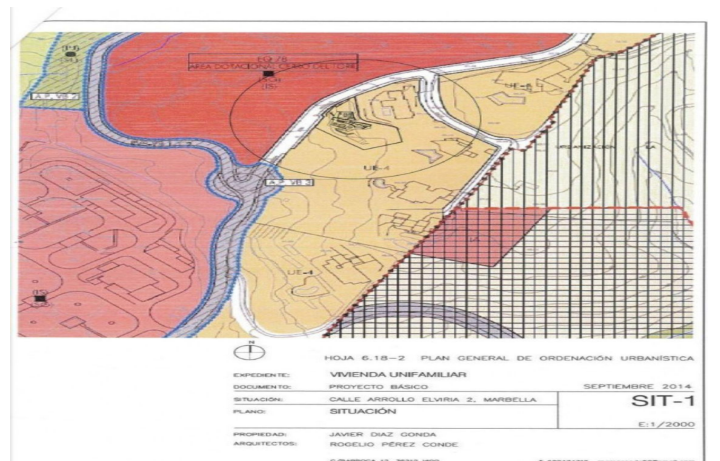

# Residential Plot for sale in Elviria, Marbella

**495,000 €**

Reference: R4096015 Plot Size: 1,500m<sup>2</sup>

---

## Costa del Sol, Elviria

Land, Elviria, Costa del Sol. Garden/Plot 1500 m<sup>2</sup>. Setting : Close To Golf, Close To Schools. Orientation : South. Pool : Room For Pool. Views : Panoramic. Garden : Private.

### Orientation

South