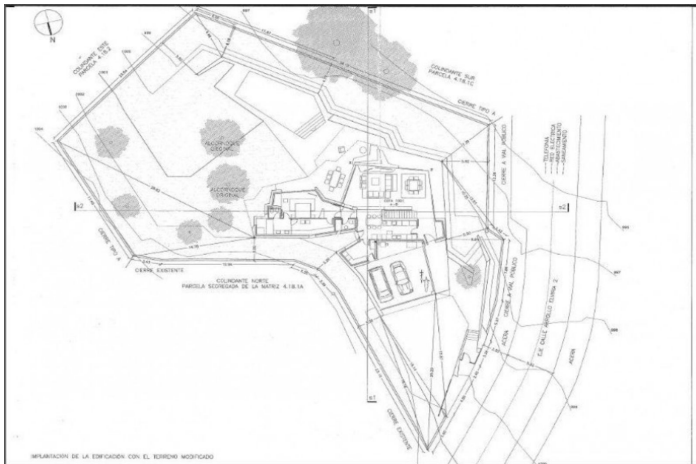

# Residential Plot for sale in Elviria, Marbella

**495,000 €**

Reference: R4096015 Plot Size: 1,500m<sup>2</sup>

---

## Costa del Sol, Elviria

Land, Elviria, Costa del Sol. Garden/Plot 1500 m<sup>2</sup>. Setting : Close To Golf, Close To Schools. Orientation : South. Pool : Room For Pool. Views : Panoramic. Garden : Private.