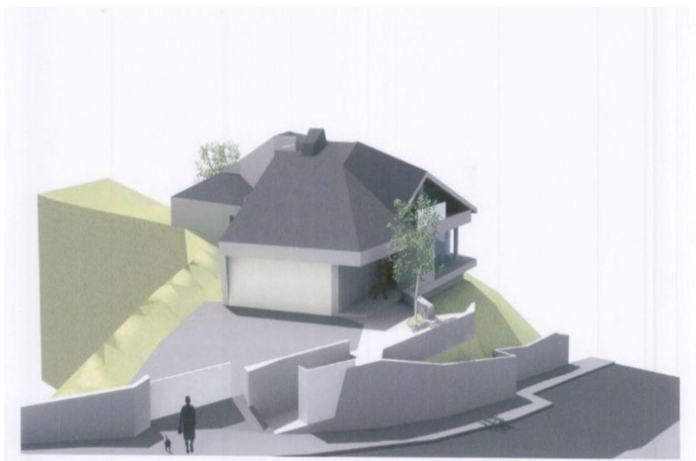

# Residential Plot for sale in Elviria, Marbella

**495,000 €**

Reference: R4096015 Plot Size: 1,500m<sup>2</sup>

---

## Costa del Sol, Elviria

Land, Elviria, Costa del Sol. Garden/Plot 1500 m<sup>2</sup>. Setting : Close To Golf, Close To Schools. Orientation : South. Pool : Room For Pool. Views : Panoramic. Garden : Private.